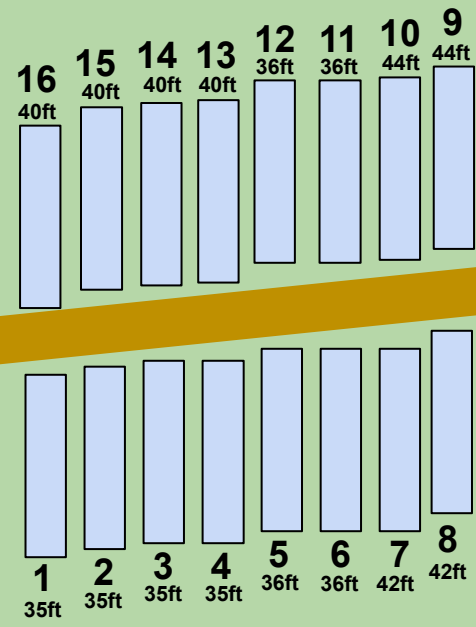

Cottonwood Campground:

14 sites, 50 ft each, Electric (50 amp), Water

Mill Point Campground:

16 sites, 35-44 ft, Electric (50 amp), Water, Septic (except for site 16)

To Westwood Campground

Welcome Center

Staff Residence