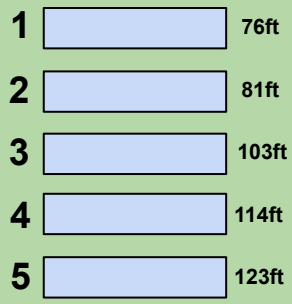

To Westwood Campground

Welcome Center

Staff Residence

**Storage
RV Dump
Station**

Additional Sites:
5 sites, Electric (50 amp),
Water, Septic

To Hummingbird Trail