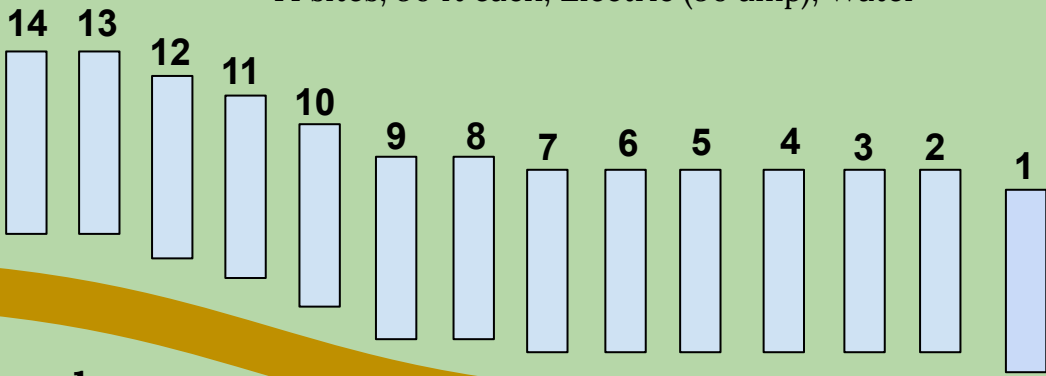

Cottonwood Campground:

14 sites, 50 ft each, Electric (50 amp), Water

Mill Point Campground:

16 sites, 35-44 ft, Electric (50 amp), Water, Septic (except for site 16)

To Westwood Campground

Welcome Center

Staff Residence