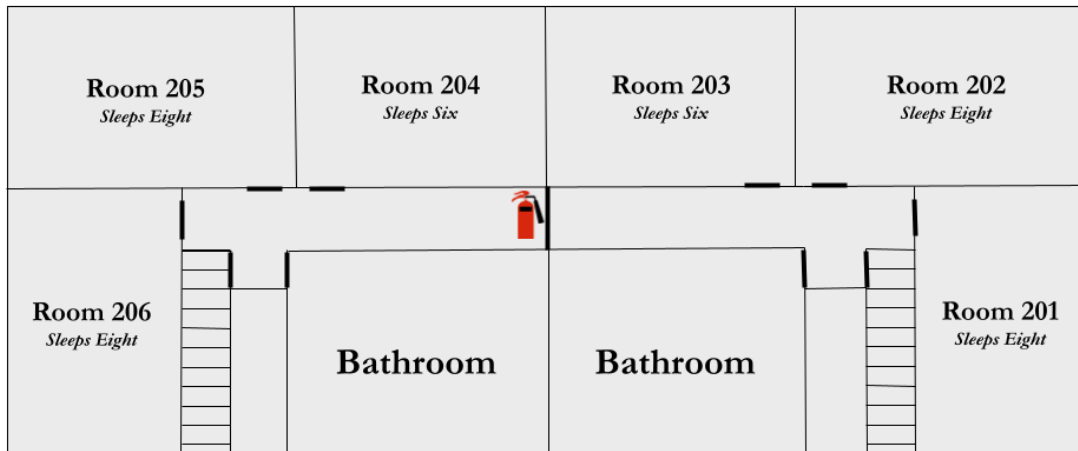

Edlund Retreat Center

Upper Level