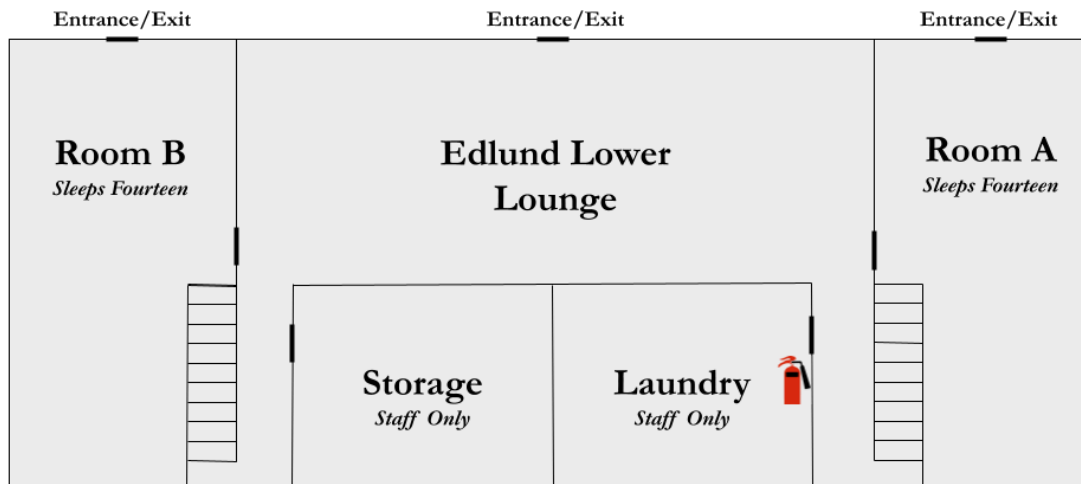

Lower Level