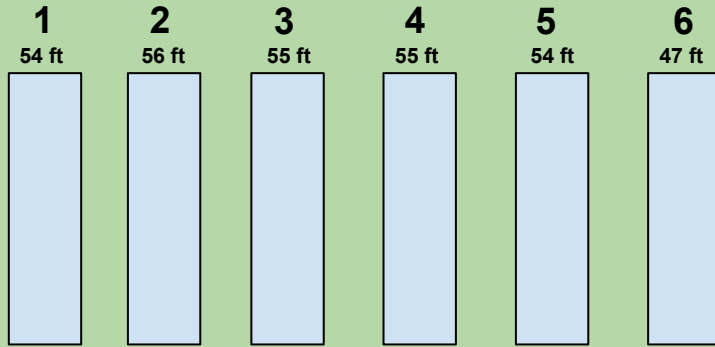

**LAKE BEAUTY**  
BIBLE CAMP

**Westwood Campground:**

19 sites, Electric (50 amp)

**Bathrooms**

To Lakeside  
Campgrounds

To Welcome  
Center

H.M.S.  
Sofia

Playground