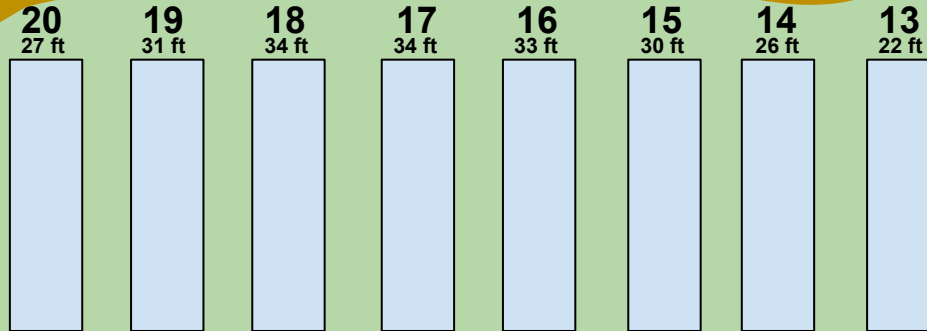

**LAKE BEAUTY**  
BIBLE CAMP

**Westwood Campground:**

19 sites, Electric (50 amp)

**Bathrooms**

To Lakeside  
Campgrounds

To Welcome  
Center

H.M.S.  
Sofia

Playground